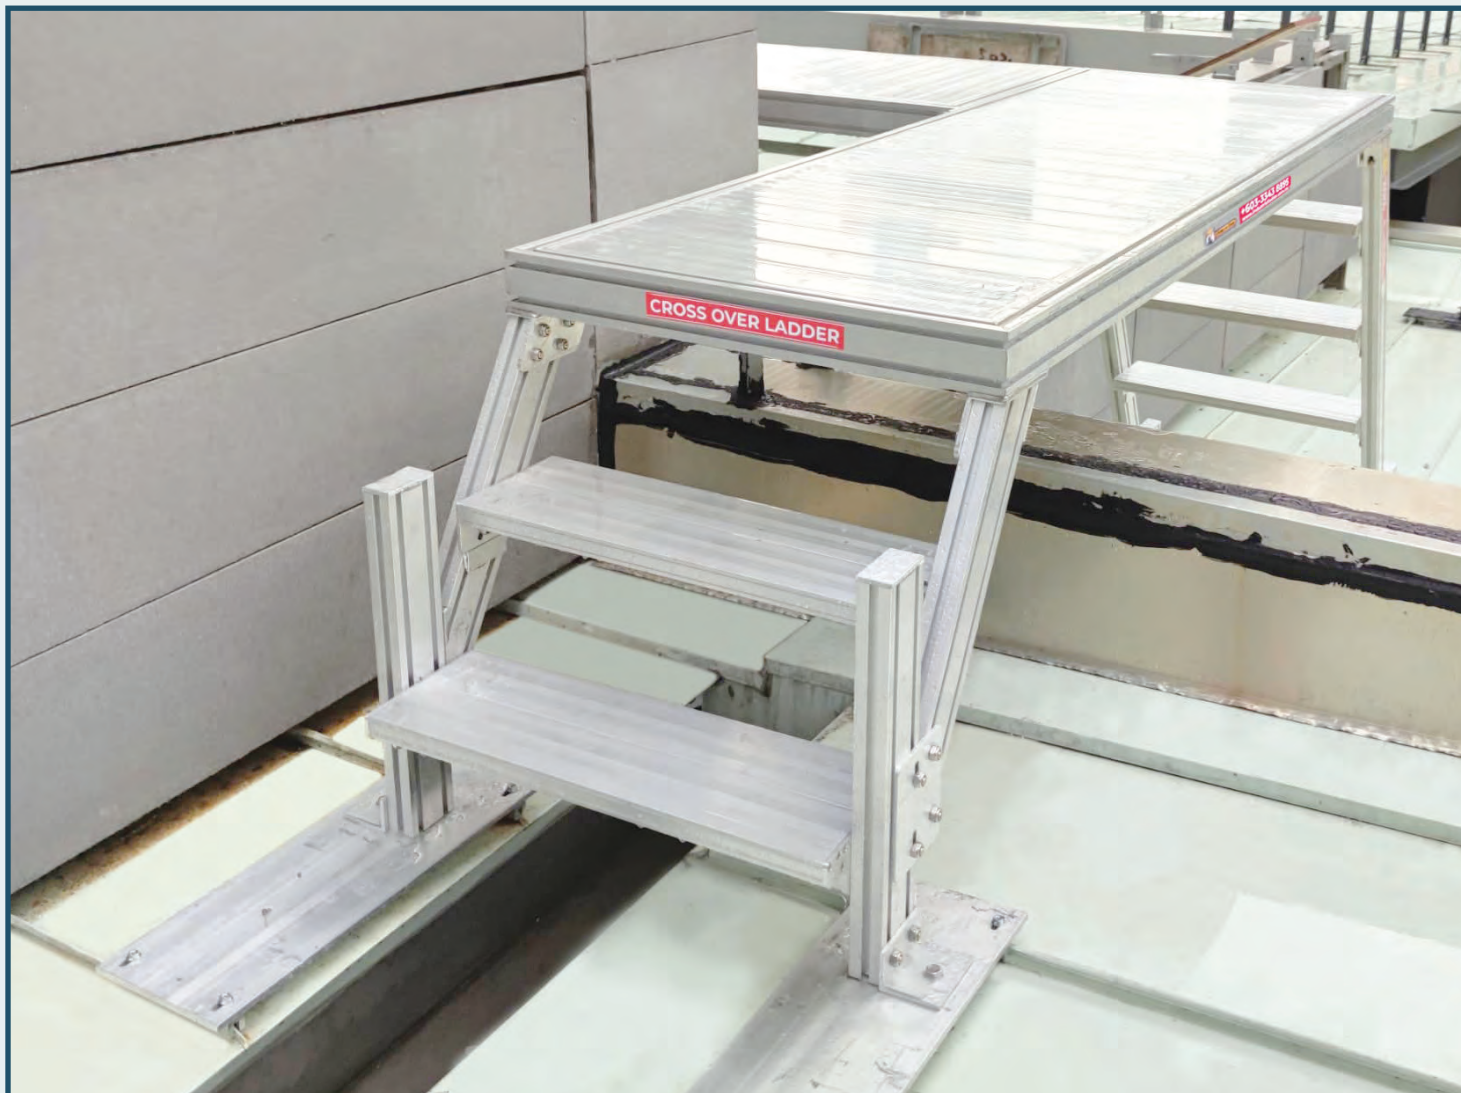

# ROOF ACCESS LADDER

**150 KG**  
HEAVY DUTY SERIES

Handle rugged projects

## STEPOVER PLATFORM LADDER (SOPL)

*Remark:  
Ladder design subject to customer requirement.*

**LADDERTECH**  
Expert in Safety Ladder

 [www.ladder-tech.com.my](http://www.ladder-tech.com.my)  
 [marketing@ladder-tech.com.my](mailto:marketing@ladder-tech.com.my)  
 +6019 924 8895 / +6016 208 3915

# ROOF ACCESS LADDER

## STEPOVER PLATFORM LADDER (6+3 STEPS)

PRODUCT CODE	SOPL (6+3 STEPS)
PLATFORM SIZE (MM)	2295 x 760
STEP WIDTH (MM)	200
STEP INTERVAL (MM)	305
HEIGHT	BASED ON CUSTOMER REQUIREMENT
LADDER DEGREE	60°

**Need a specific height, width, or finishing?  
We are able to do customization.**